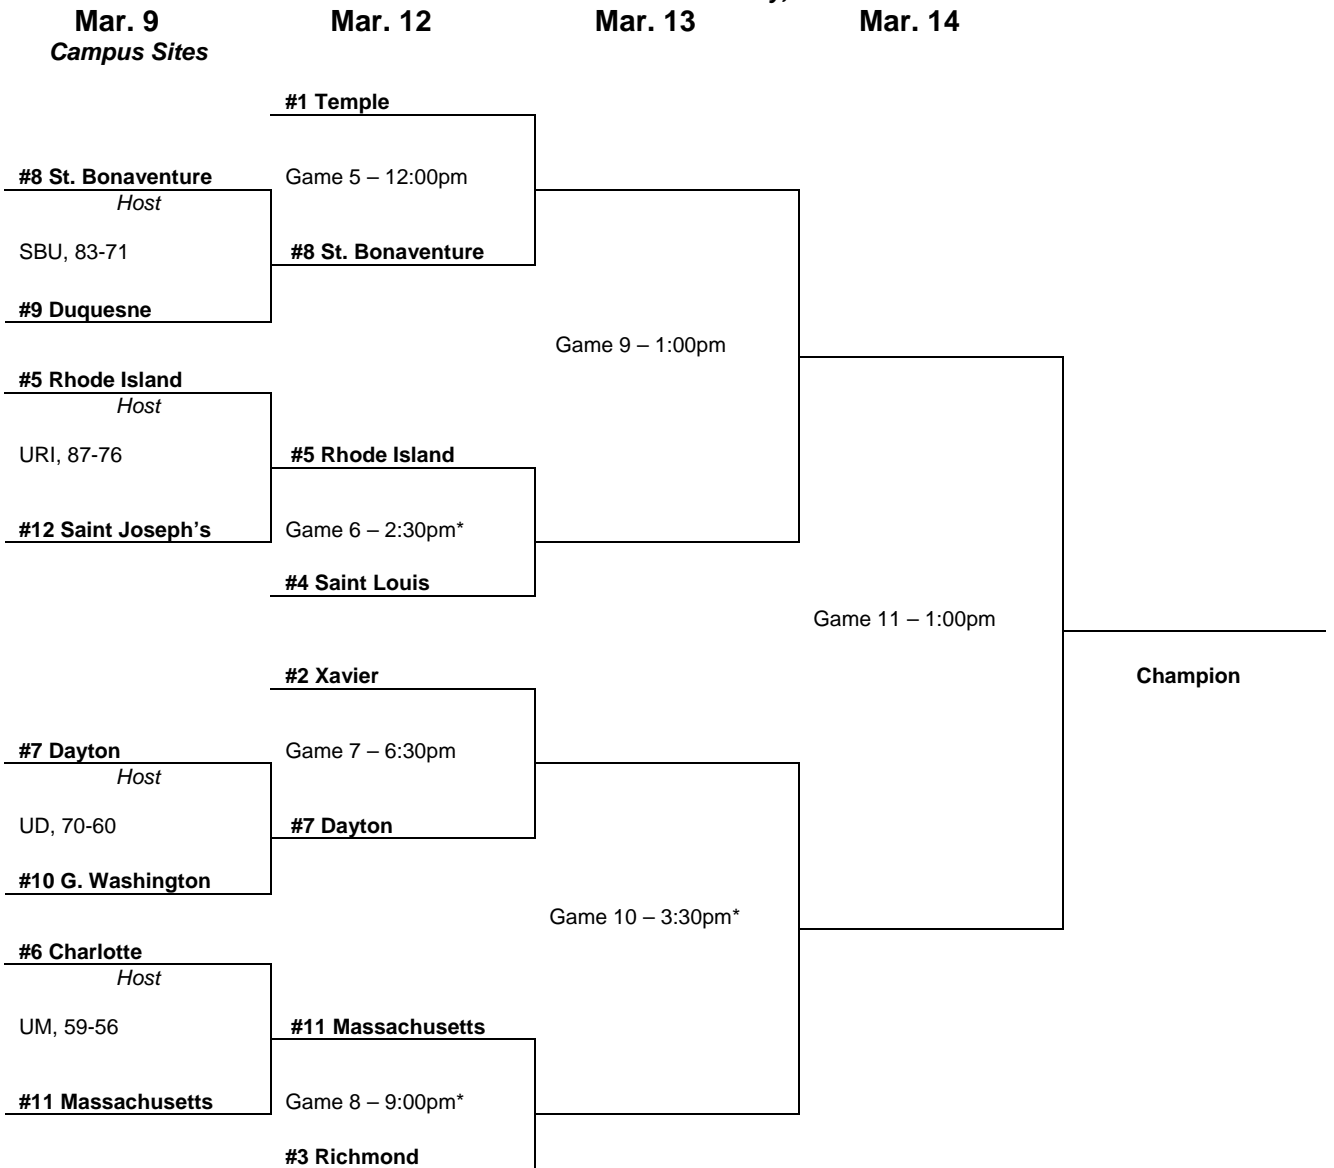

Boardwalk Hall – Atlantic City, N.J.

*Game times approximate, game will start 23 minutes after conclusion of first game of that session